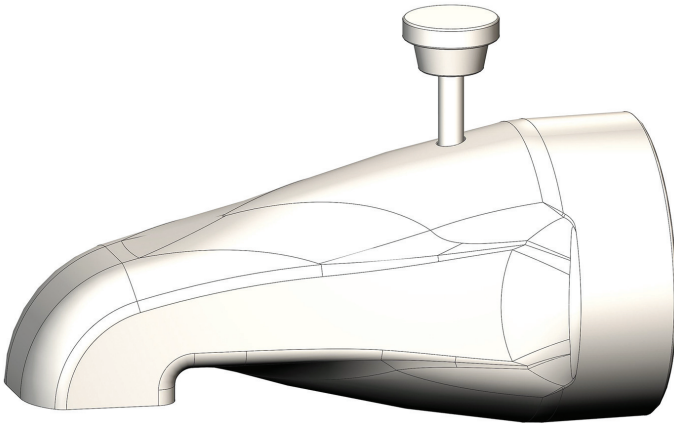

Shower Accessories

Tub Filler Tub Filler Diverter

□
Suffix: TF1
Size: 1/2" Thread in base, 3/4" available
Part # 4085-00
Tub Filler

□
Suffix: TF2
Size: 3/4" Thread in base
Part # 72171-00
Tub Filler Diverter