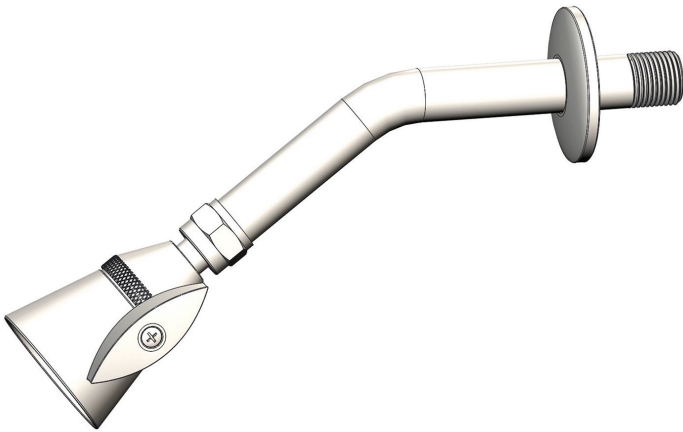

Shower Accessories

Shower Head with Shower Arm and Flange

Suffix: SH4 Large
Part # 72094-00

- 2.5 GPM flow rate
- Chrome finish
- 2-1/8" Adjustable head