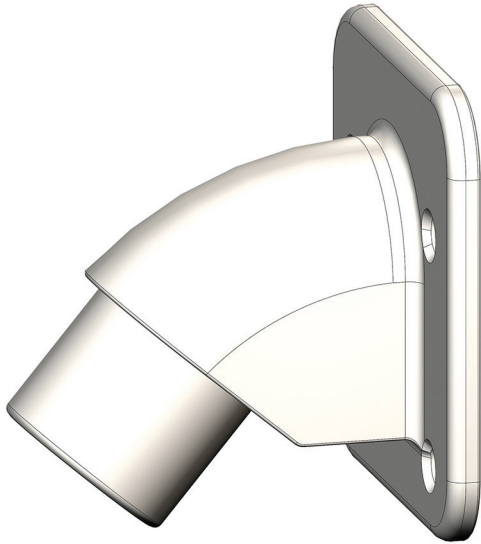

Shower Accessories

Institutional Shower Head

Suffix: SH6

Part # 4577-60

Heavy-duty shower head for any institution. Ideal for prisons, barracks, hospitals and gymnasiums. Built-in flow control assure proper flow rate, provides comfortable shower and eliminates water waste.

- Institutional with anchor plate
- 2.5 GPM
- 3-1/6" x 1-1/2"