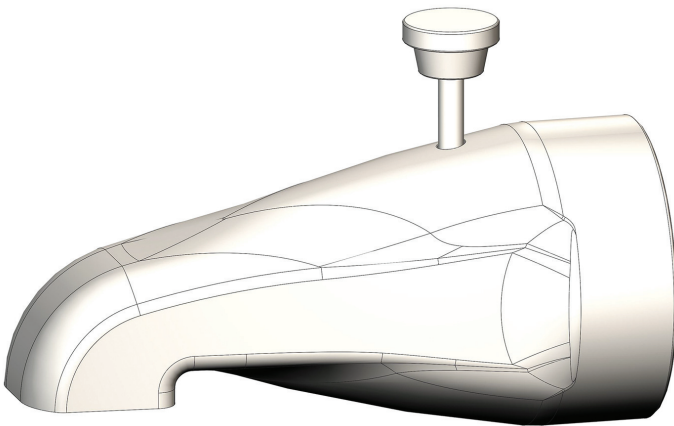

Shower Accessories

Tub Filler Tub Filler Diverter

□
Suffix: TF1
Size: 1/2" Thread in base, 3/4" available
Part # 4085-00
Tub Filler

□
Suffix: TF2
Size: 3/4" Thread in base
Part # 72171-00
Tub Filler Diverter